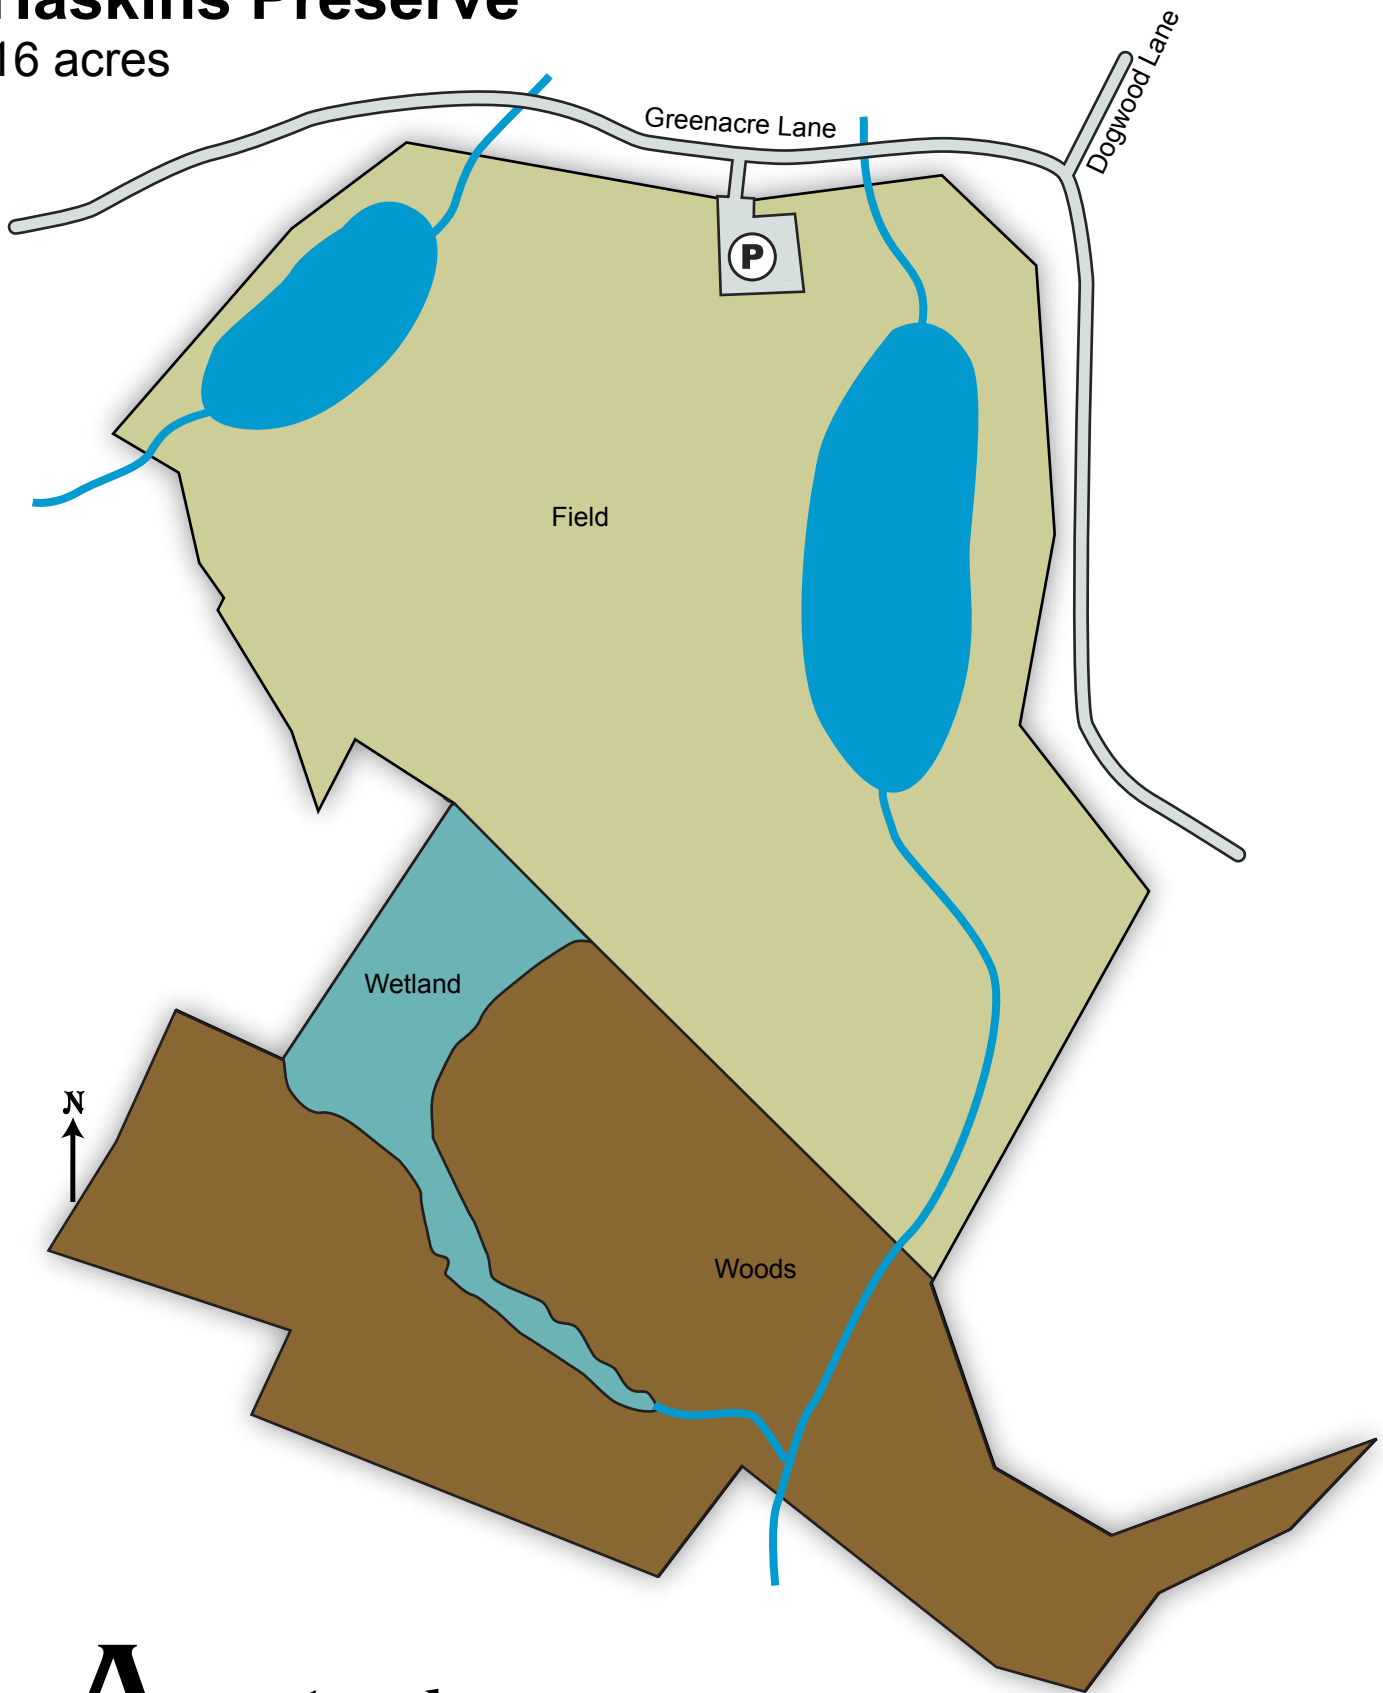

Haskins Preserve

16 acres

www.aspetucklandtrust.org