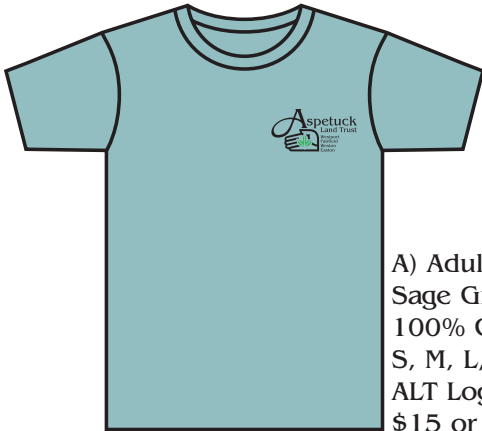

NEW! Aspetuck Land Trust Logo Wear

Support & Promote Aspetuck Land Trust

A) Adult T-Shirt
Sage Green
100% Cotton
S, M, L, XL
ALT Logo Front
\$15 or 2 for \$25

B) Youth T-Shirt
Lime Green
100% Cotton
S, M, L
\$15 or 2 for \$25

ALT Logo Front Description Back
(runs very large – youth large size similar to adult small)

C) Canvas Tote Bag
Natural with Green Trim
Zipper Top
ALT Logo Front Pocket
\$25

D) 2-Tone Garment-Dyed Cap
Khaki with Green Bill
One Size Fits All
ALT Logo Embroidered Front
\$15 or 2 for \$25